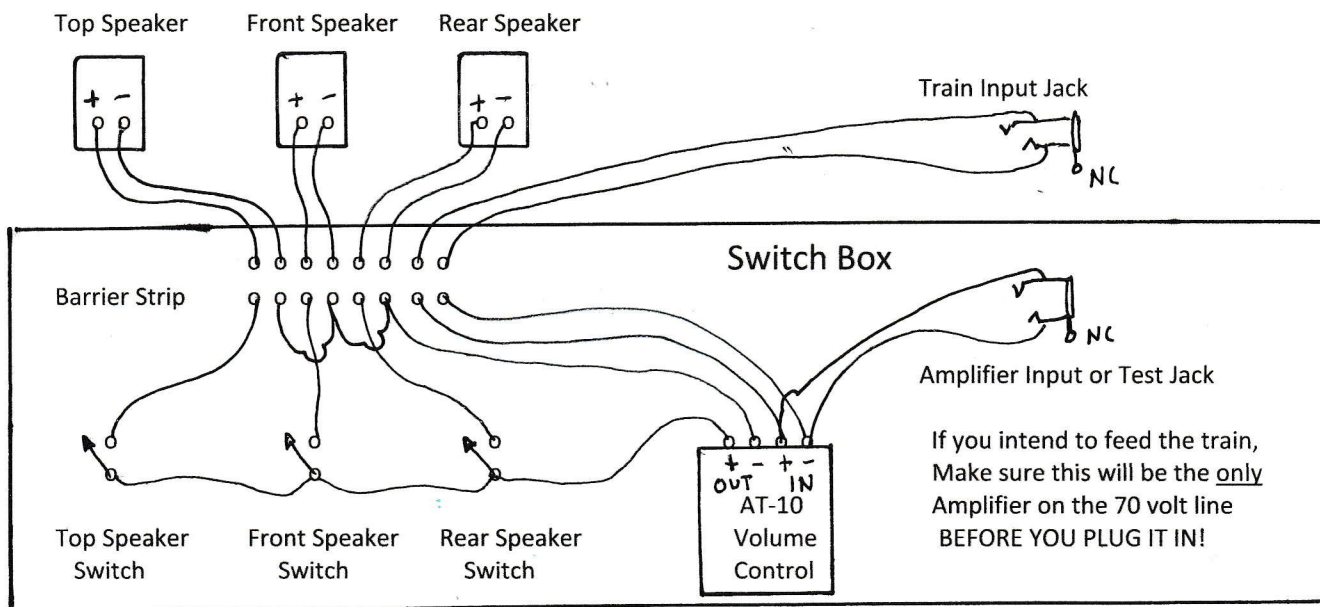

NEVADA STATE RAILROAD MUSEUM

Car 25641 Caboose: Audio Information

April 14, 2022

Parts:

Speakers = SPECO: DMS3TSW
Switches = Toggle, SPST, 10A @ 250v, Quick Connect
Volume Control = ATLAS Sound: AT-10 (10W, 70.7Volt Volume Attenuator)

Switchbox Wiring Diagram: